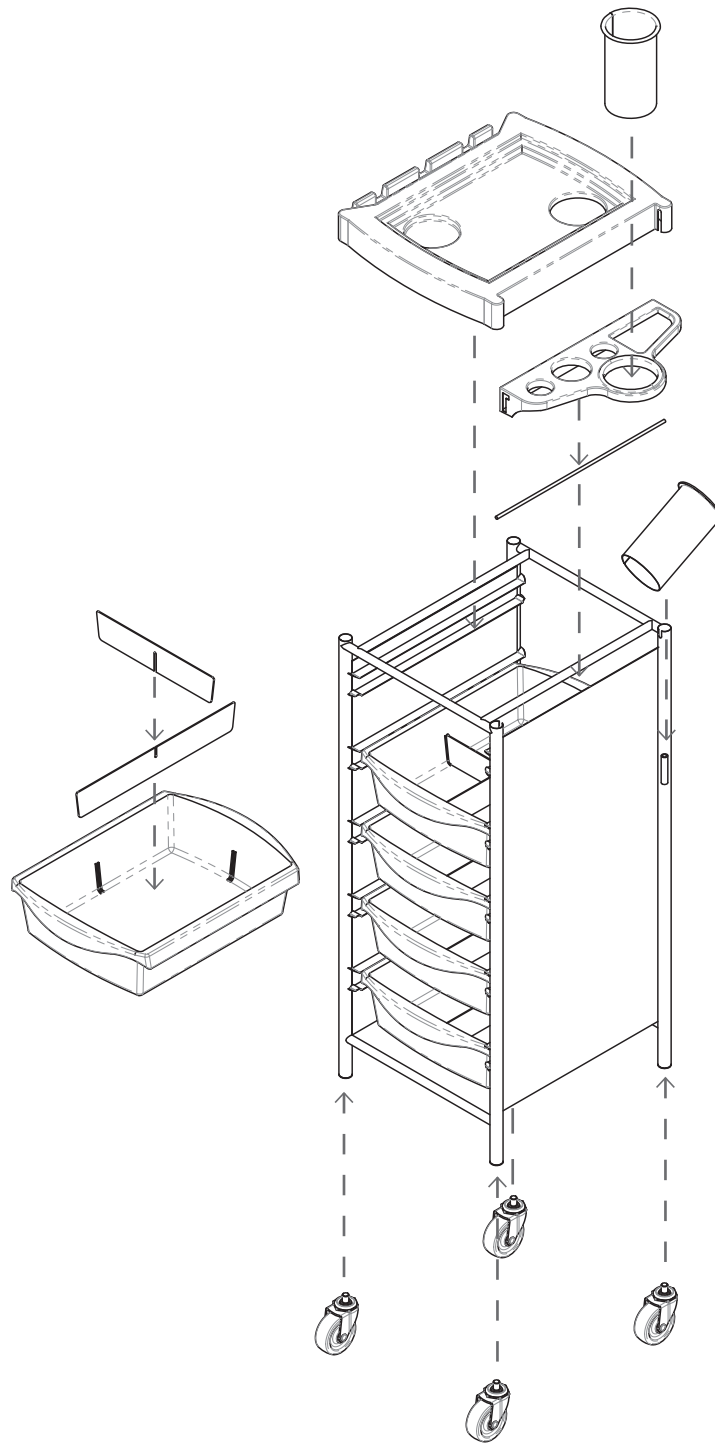

LANVAIN

Chariot / Trolley

**SCISSORS**

UGS : 192

Dimensions (pouces / inches)

---

**LANVAIN**

**WHEN ONLY THE BEST WILL DO**