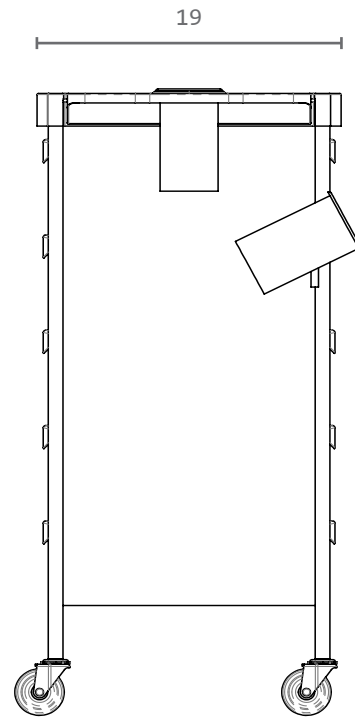

LANVAIN

Chariot / Trolley

**SCISSORS**

UGS : 192

Dimensions (pouces / inches)

---

**LANVAIN**

**WHEN ONLY THE BEST WILL DO**