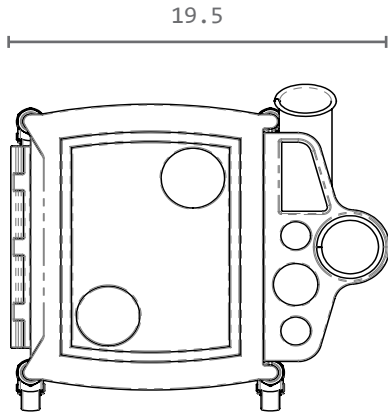

LANVAIN

Chariot / Trolley

**SCISSORS**

UGS : 192

Dimensions (pouces / inches)

---

**LANVAIN**

**WHEN ONLY THE BEST WILL DO**