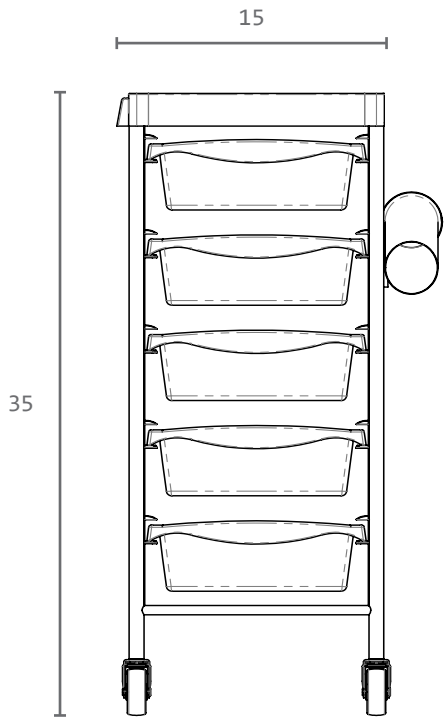

LANVAIN

Chariot / Trolley

**SCISSORS**

UGS : 192

Dimensions (pouces / inches)

---

**LANVAIN**

**WHEN ONLY THE BEST WILL DO**