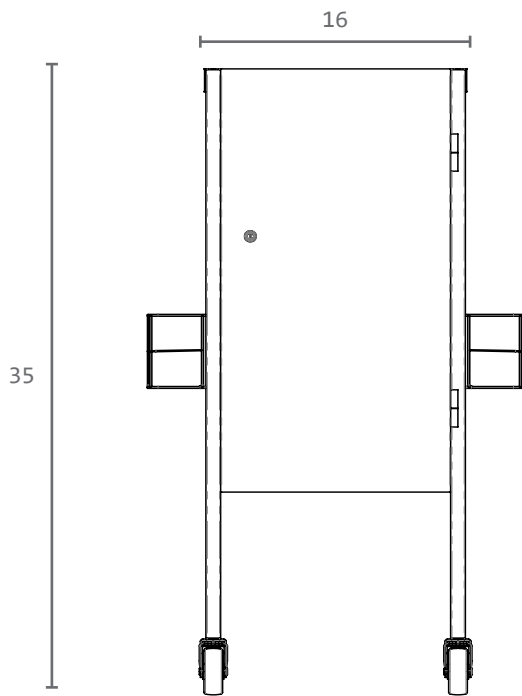

LANVAIN

Chariot / Trolley

**MIDTOWN**

UGS : 196

Dimensions (pouces / inches)

---

**LANVAIN**

**WHEN ONLY THE BEST WILL DO**