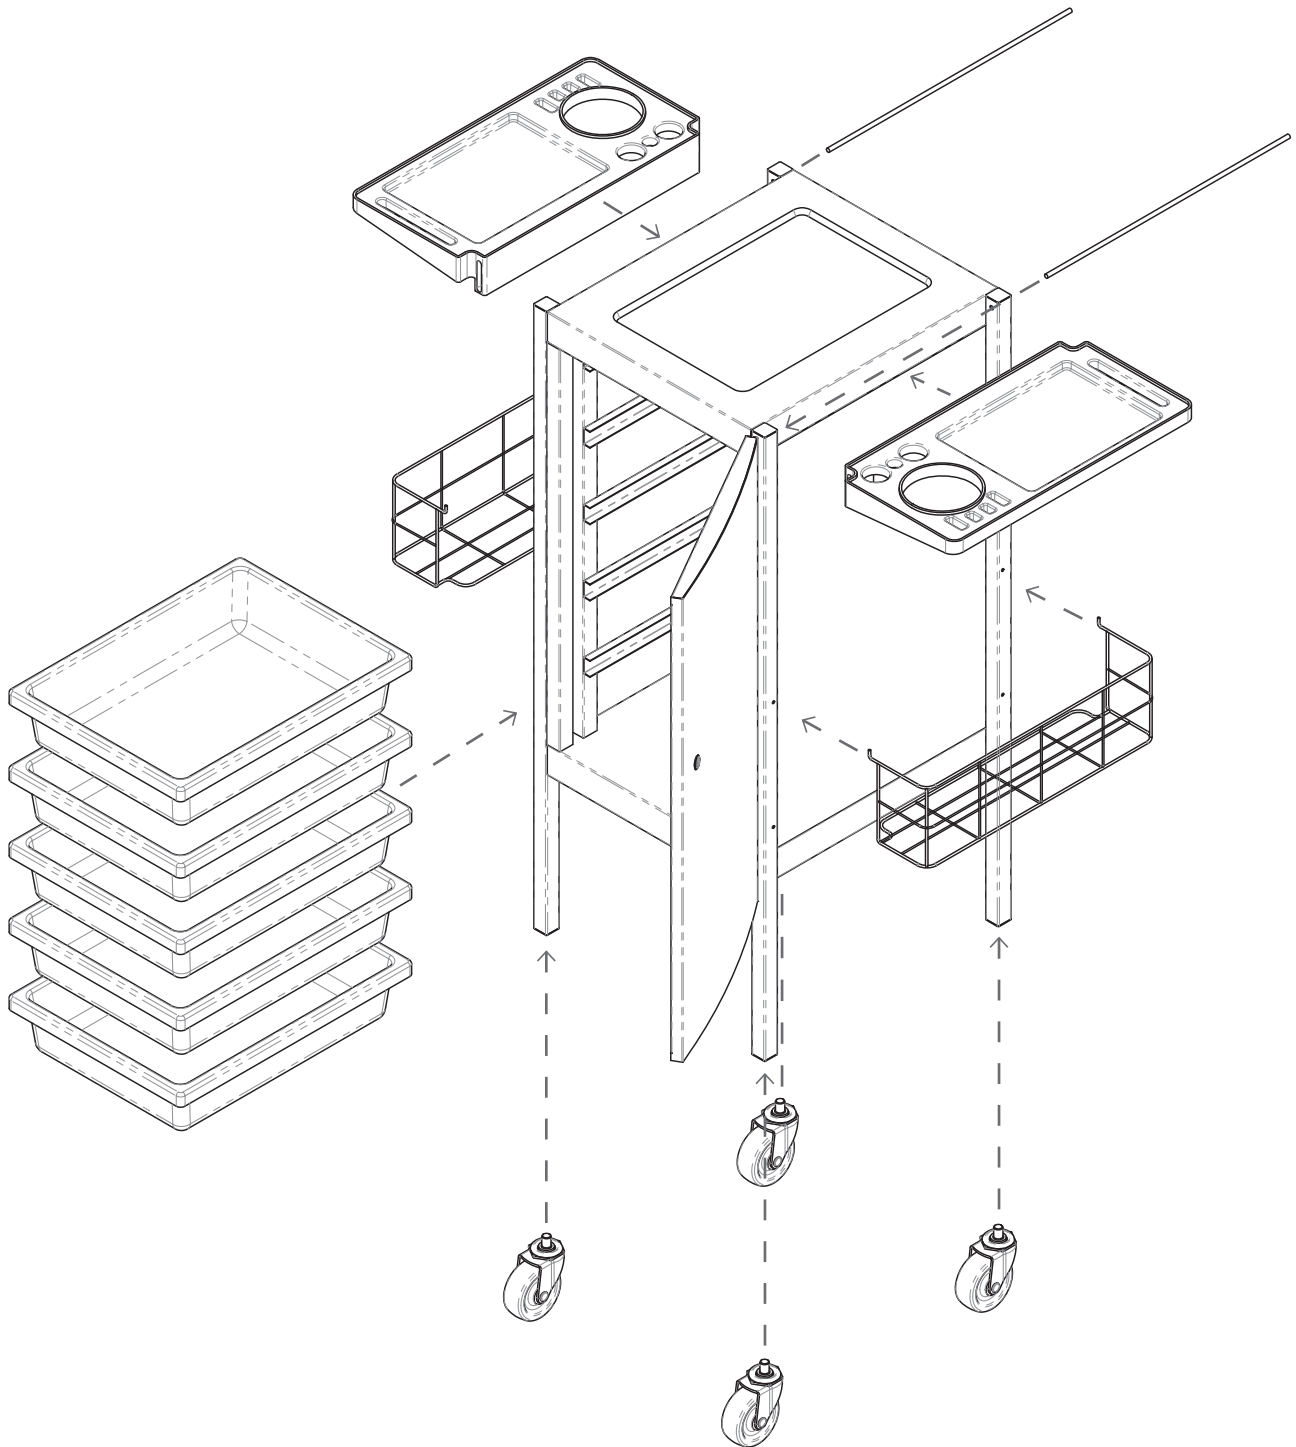

LANVAIN

Chariot / Trolley

**MIDTOWN**

UGS : 196

Dimensions (pouces / inches)

---

**LANVAIN**

**WHEN ONLY THE BEST WILL DO**