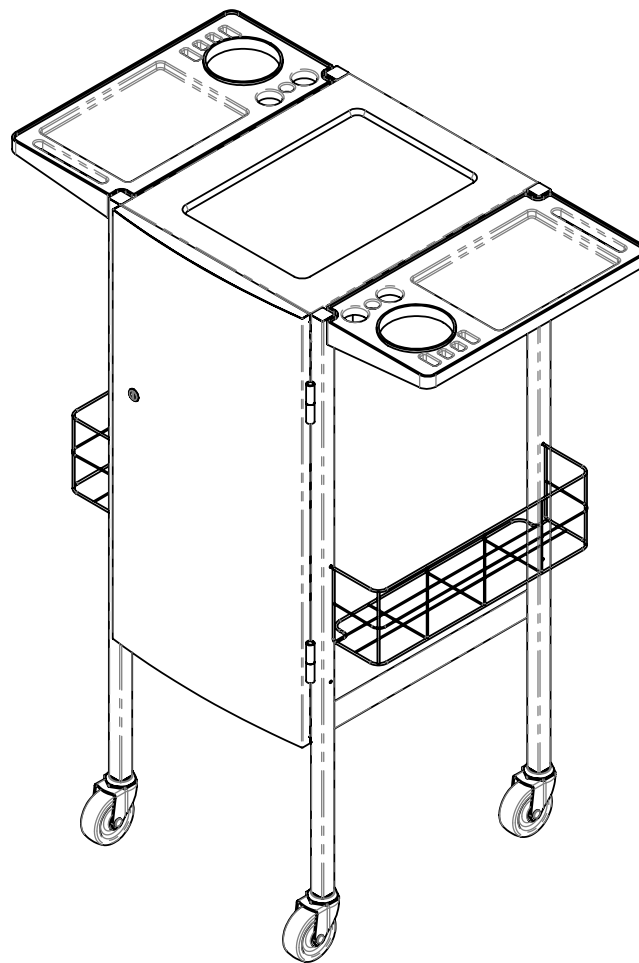

LANVAIN

Chariot / Trolley

**MIDTOWN**

UGS : 196

Dimensions (pouces / inches)

---

**LANVAIN**

**WHEN ONLY THE BEST WILL DO**