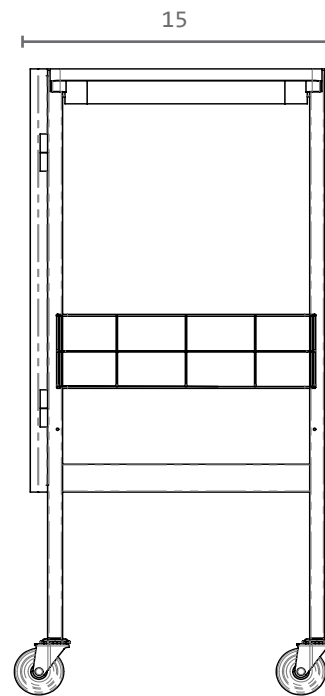

LANVAIN

Chariot / Trolley

**MIDTOWN**

UGS : 196

Dimensions (pouces / inches)

---

**LANVAIN**

**WHEN ONLY THE BEST WILL DO**