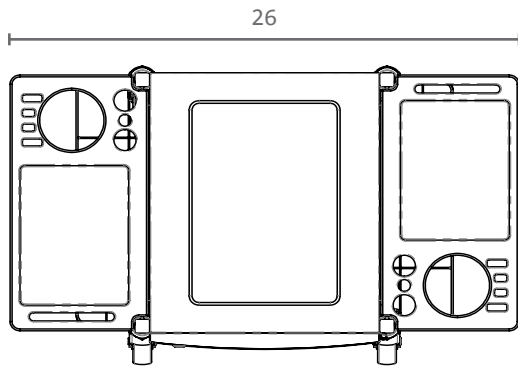

LANVAIN

Chariot / Trolley

**MIDTOWN**

UGS : 196

Dimensions (pouces / inches)

---

**LANVAIN**

**WHEN ONLY THE BEST WILL DO**